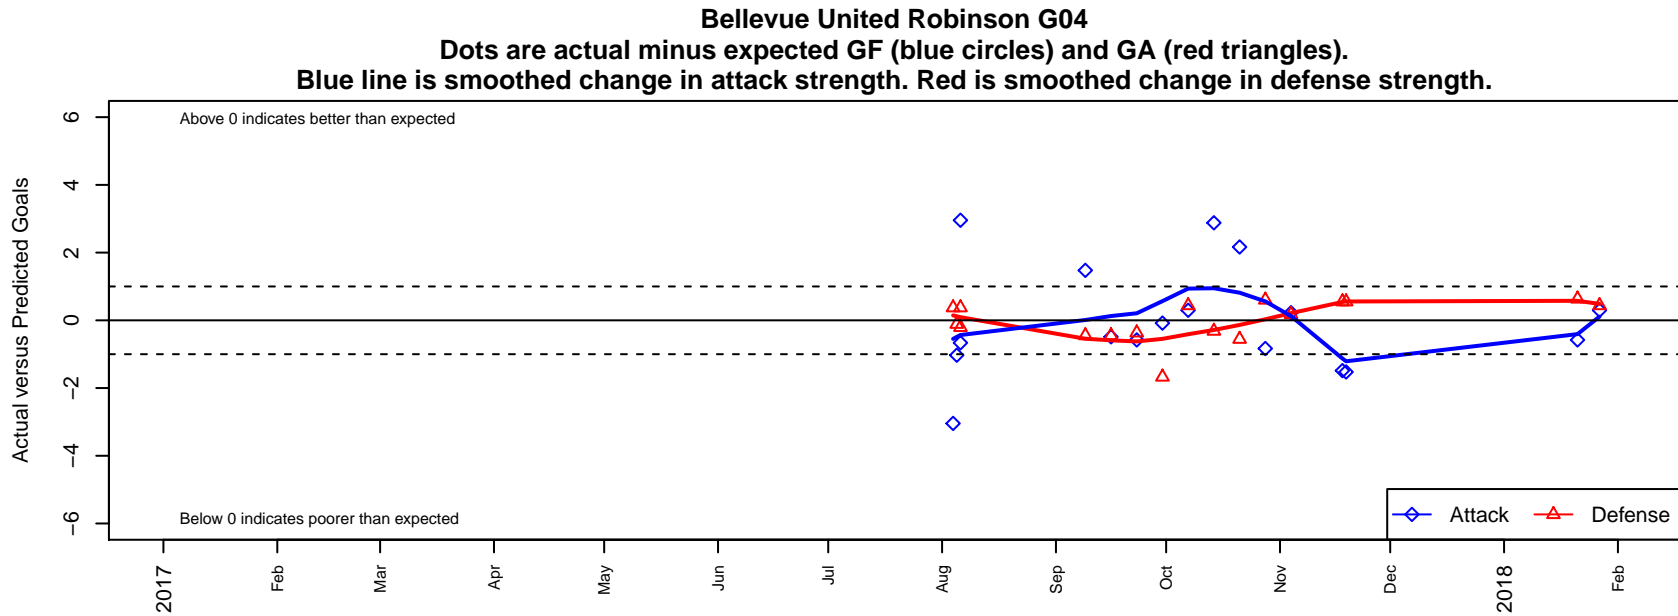

Bellevue United Robinson G04

Bellevue Youth SC
 Bellevue, WA
 G04 total strength=1402
 attack=8.66 defense=7.51
 fall league = RCL G04 Div 4
 notes= Robinson 2016

alt names used:
 Bellevue United FC G04 Robinson
 Bellevue United FC Robinson G04 – GU13

Venues played:
 2017 Mt Hood Challenge U14 Silver
 2017 RCL G04 Div 4

**attack and defense variance (black dot)
relative to other teams
and top 10 in region**

**attack and defense rating
relative to others at age
and all opponents in last 13 months**