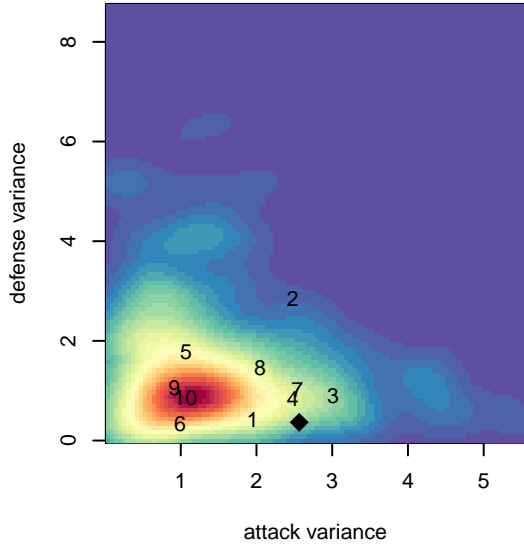

Bellevue United Robinson G04

Bellevue Youth SC
 Bellevue, WA
 G04 total strength=1402
 attack=8.66 defense=7.51
 fall league = RCL G04 Div 4
 notes= Robinson 2016

alt names used:
 Bellevue United FC G04 Robinson
 Bellevue United FC Robinson G04 – GU13

Venues played:
 2017 Mt Hood Challenge U14 Silver
 2017 RCL G04 Div 4

**attack and defense variance (black dot)
relative to other teams
and top 10 in region**

**attack and defense rating
relative to others at age
and all opponents in last 13 months**