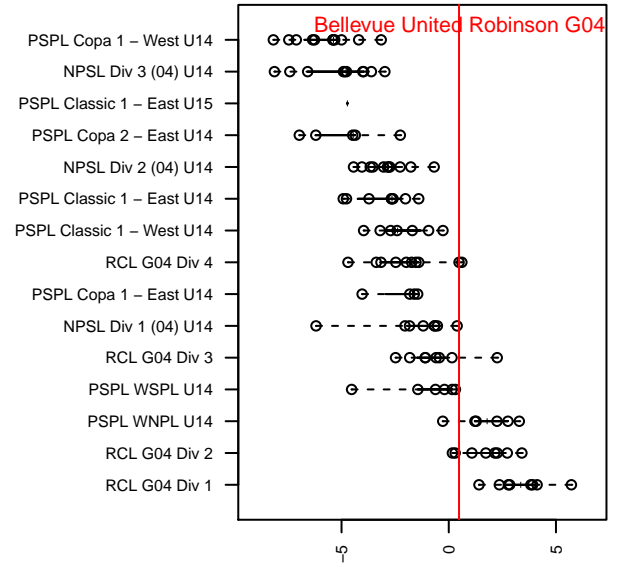

Bellevue United Robinson G04

Bellevue Youth SC
 Bellevue, WA
 G04 total strength=1402
 attack=8.66 defense=7.51
 fall league = RCL G04 Div 4
 notes= Robinson 2016

alt names used:
 Bellevue United FC G04 Robinson
 Bellevue United FC Robinson G04 – GU13

Venues played:
 2017 Mt Hood Challenge U14 Silver
 2017 RCL G04 Div 4

**attack and defense variance (black dot)
relative to other teams
and top 10 in region**

**attack and defense rating
relative to others at age
and all opponents in last 13 months**